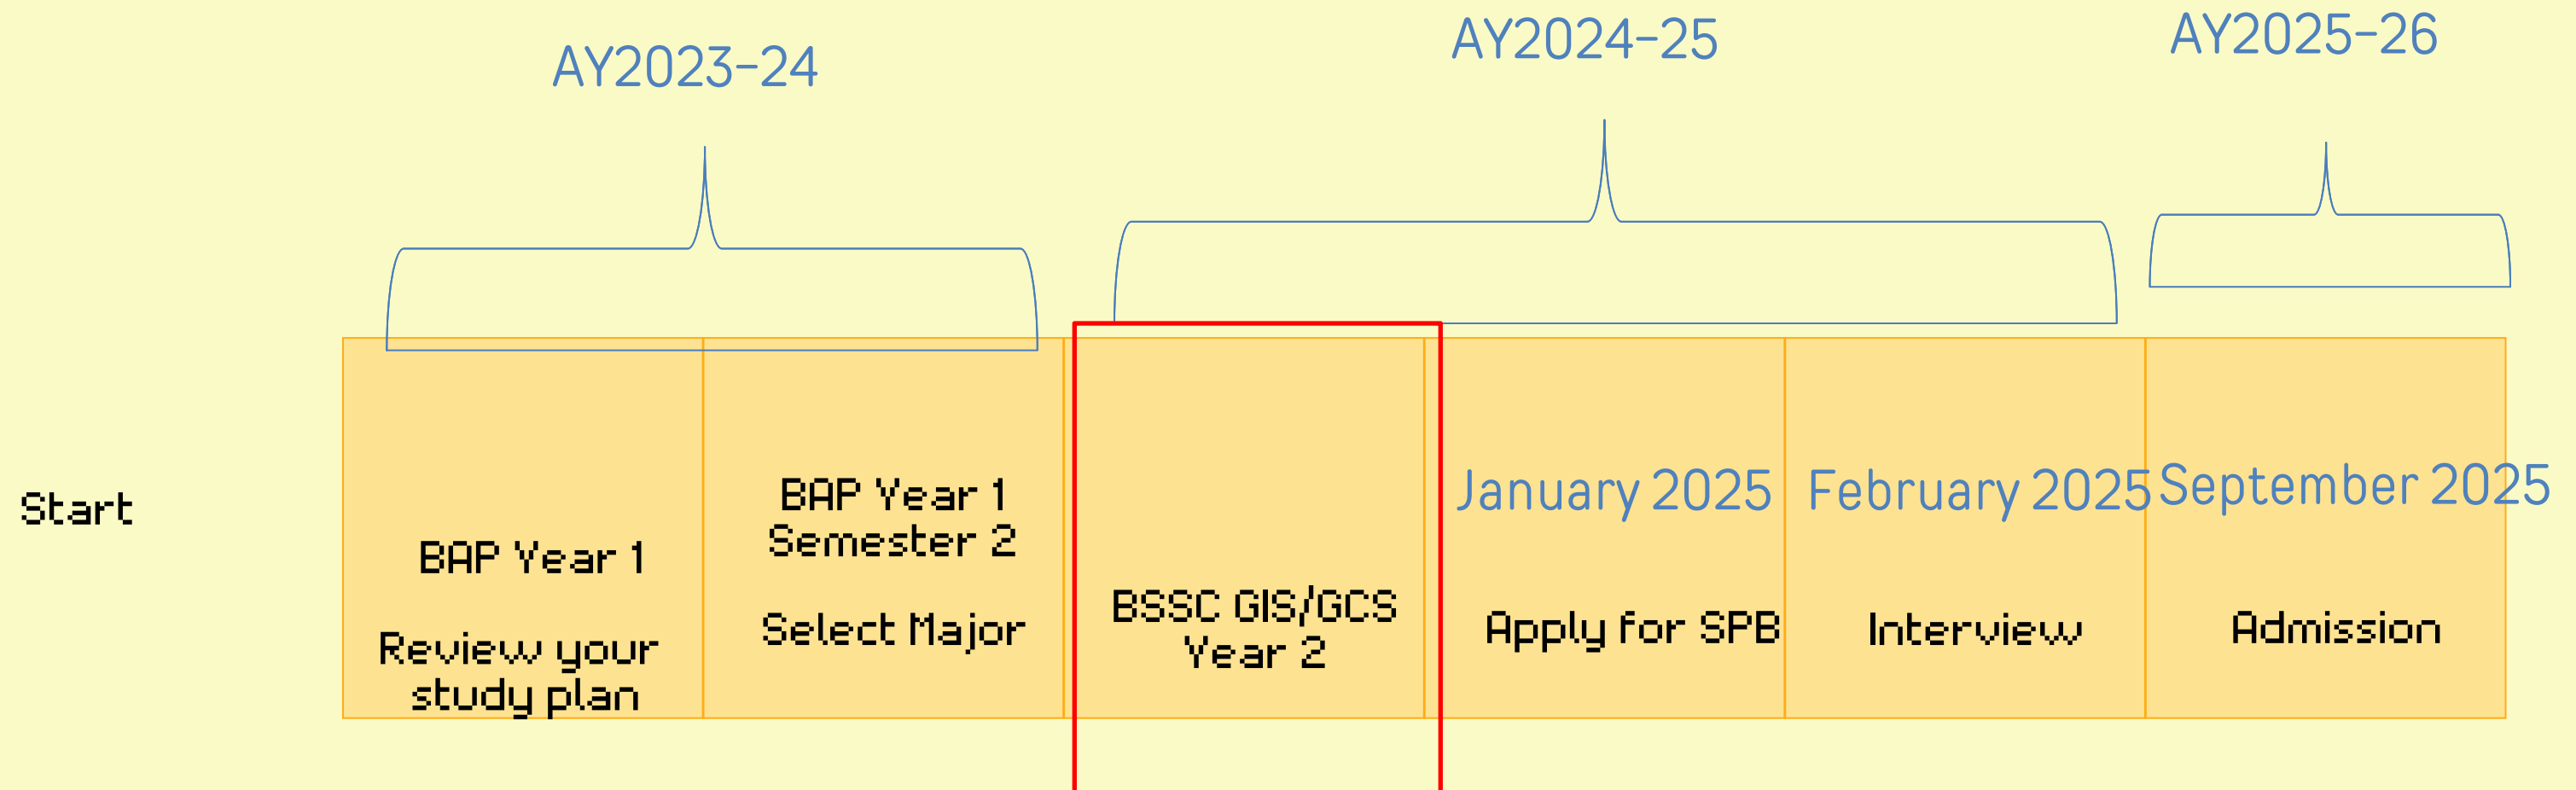

HOW TO APPLY

Select BSSC
GIS/GCS as your
major in Year 1
Semester 2

Apply for
BSSC GIS/GCS-
SPB in Year 2
Semester 2

GO GO GO to
France in
Year 3

Answer the question

Which major shall you
select to apply for the
combined degree?

BAP Year 1	BAP Year 1 Semester 2	HIST			
1 Review your study plan	2 Select Major	3 BSSC GIS/GCS Year 2	4 Apply for SPB	5 Interview	6 Admission

GEOG

SOC

ES

2025 Admission –

What do you need to prepare?

Check if you could finish all the BU requirements in Semester 2 Year 2!

Deadline of Application: 7th February 2025

Interview date: 13th February 2025

Release of result (HKBU side): 21st February 2025